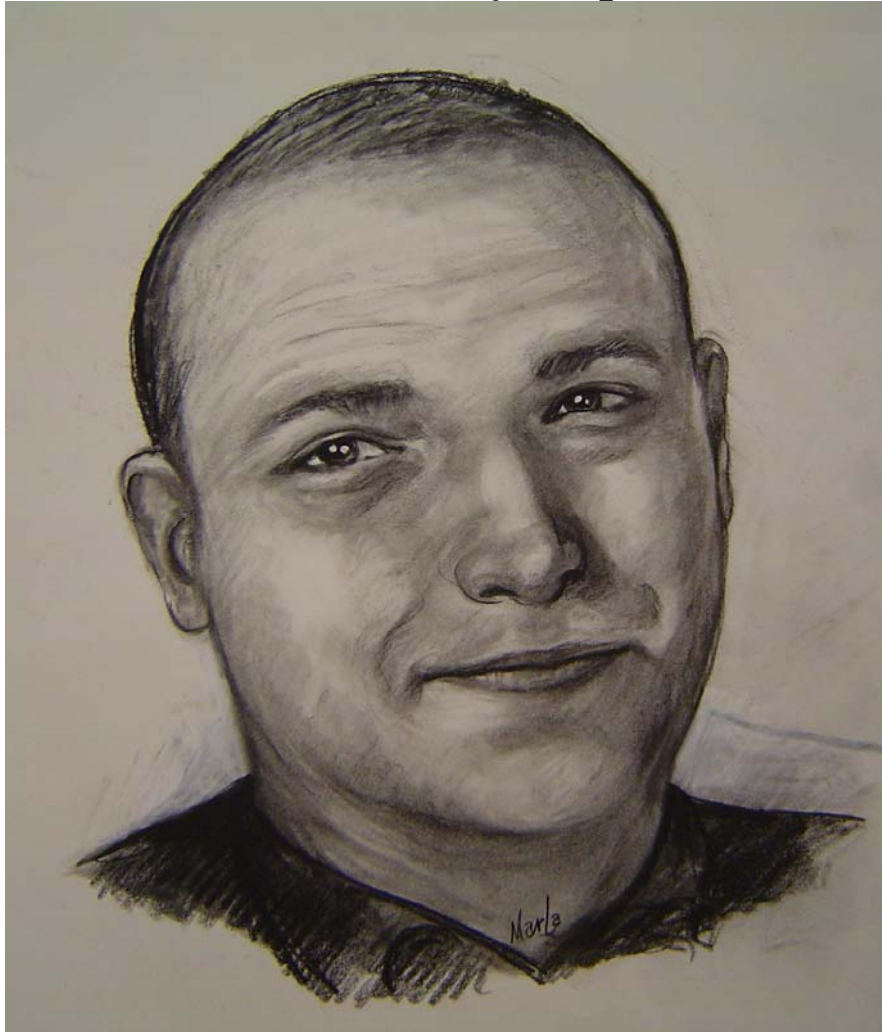

Press Release

Sexual Battery Suspect

On Thursday 10-18-2007, a white male in a burgundy 4-door sedan approached a group of females near downtown and asked if they needed a ride. The females declined. Shortly thereafter, one of the females from that group separated from the other females and went to her apartment on North Avenue. She received a knock on her door. Upon opening the door, the same white male from earlier tried to talk his way into the apartment. He also touched the hair and hip of the female. She told him to leave and he left after the female's roommates awoke. The suspect was described as being a white male, late 20's- early 30's, about 5'06"- 5'09", medium build. He was seen wearing a black long sleeved dress shirt, black pants, and black shoes. He may be driving a burgundy or white 4 door car, unknown make or model.

Anyone having information on this subject should contact Det Ben Dickerson (ext. 793) or Det Ivey (ext. 337) at the Athens-Clarke County Police Department at (706)613-3888 x 337.